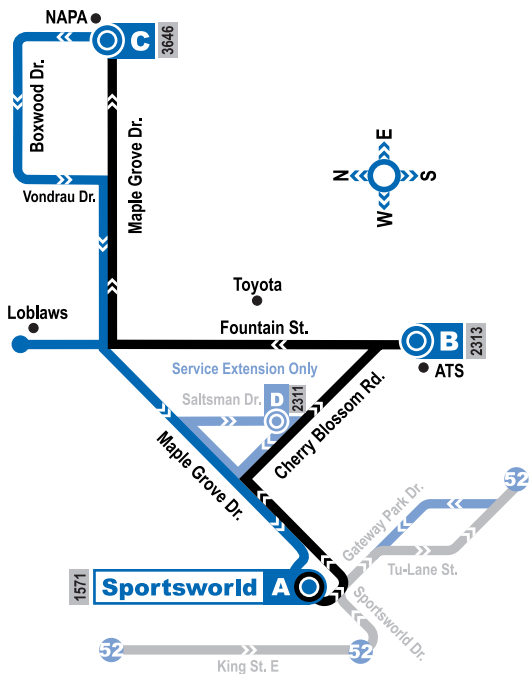

ROUTE 72

**Year-Round Schedule
Effective: September 7, 2009**

MAP LEGEND	
	Route Direction
	Cross Street
	Time Point
	Transit Terminal
	1512 EasyGO Stop #

EasyGO STOPS

MON. - FRI.

SPORTSWORLD TERMINAL

A Sportsworld Terminal	1571
Cherry Blossom at Maple Gr.	2309
Cherry Blossom at Barnes	2310
25 Cherry Blossom Rd.	3643
Cherry Blossom at Saltsman	2311
Cherry Blossom at Fountain	2312
B ATS	2313
Fountain at Cherry Blossom	3644
Fountain at Toyota Gate 1	2314
Fountain at Toyota Gate 2	2315
Fountain at Maple Grove	3645
C Boxwood at Maple Grove	3646
725 Boxwood Dr.	3647
Boxwood at Vondrau	3648
Vondrau at Maple Grove	3649
Loblaws	2316
Maple Grove at Fountain	2317
Saltsman at Maple Grove	3650
Saltsman at Barnes	3651
D Cherry Blossm at Saltsman	3652
Cherry Blossom at Maple Gr.	3653
Maple Grove at Saltsman	3531
Maple Gr. at Cherry Blossom	2318
A Sportsworld Terminal	1571

Saltsman/Cherry Blossom extension

TIMEPOINT

SPORTSWORLD - Dep.	ATS	MAPLE GROVE AT BOXWOOD	CHERRY BLOSSOM AT SALTSMAN	SPORTSWORLD - Arr.
A	B	C	D	A
6:15	6:21	6:26		6:35
6:45	6:51	6:56	7:04	7:08
7:15	7:25	7:30		7:38
7:45	7:51	7:56		8:05
8:15	8:21	8:26		8:35
8:45	8:51	8:56		9:05
9:15	9:21	9:26		9:35
2:15	2:21	2:26	2:34	2:38
2:45	2:51	2:56	3:04	3:08
3:15	3:21	3:26	3:34	3:38
3:55	4:01	4:06	4:14	4:18
4:25	4:31	4:36	4:44	4:48
4:55	5:01	5:06	5:14	5:18
5:25	5:31	5:36		5:45
5:50	5:56	6:01		6:10

CAMBRIDGE BUSINESS PARK INDUSTRIAL SPECIALS

Additional specials trips depart Sportsworld Terminal at 6:13 am, 2:13 pm and 2:43 pm Monday to Friday, year-round (except holidays)

All specials operate to Boxwood and Maple Grove via maple Grove, Cherry Blossom, and Fountain. The 6:13 am trip and afternoon trips return to Sportsworld via Boxwood, Vondrau right on Maple Grove, Saltsman, and Cherry Blossom.

NOTE: Upon arrival to Sportsworld at 3:13 pm the special continues to Fairview Park.